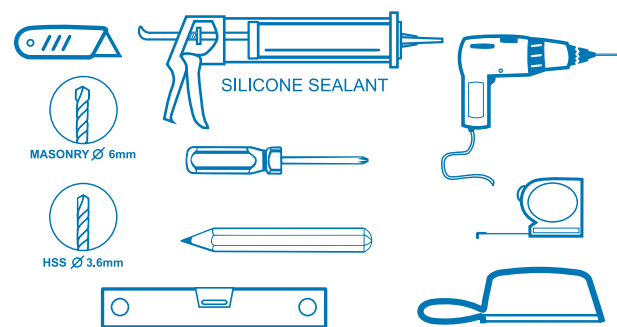

Framed Folding Bath Panel PA11925

Step-by-Step Installation Guide

Framed Folding Bath Panel Components

0870 241 6131
 LINES OPEN: 8.30 - 5.00 - MONDAY - FRIDAY
 STANDARD NATIONAL CALL CHARGE RATE
 FROM BT LANDLINES