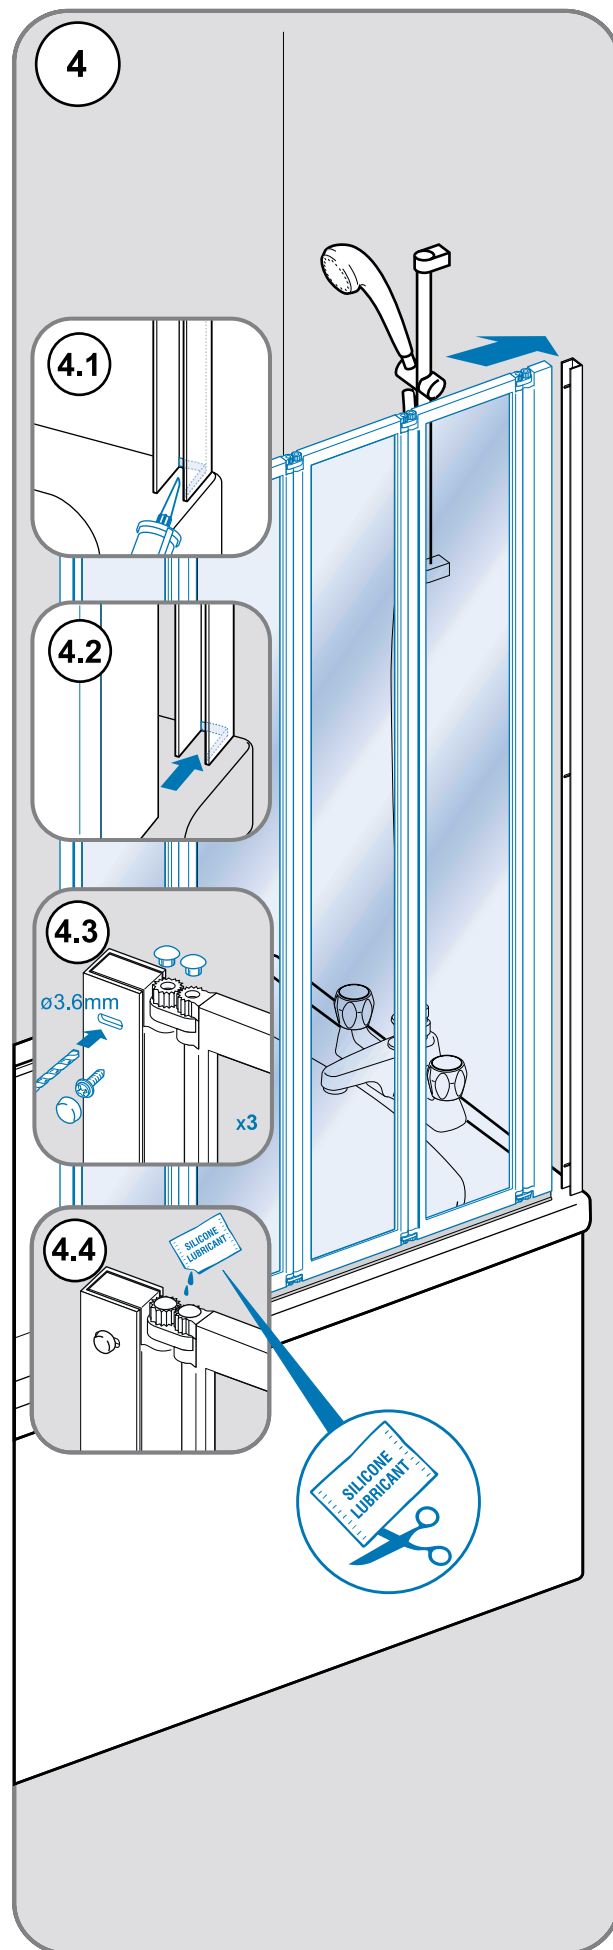

Framed Folding Bath Panel PA11925

Step-by-Step Installation Guide

Framed Folding Bath Panel Components

0870 241 6131
 LINES OPEN: 8.30 - 5.00 - MONDAY - FRIDAY
 STANDARD NATIONAL CALL CHARGE RATE
 FROM BT LANDLINES