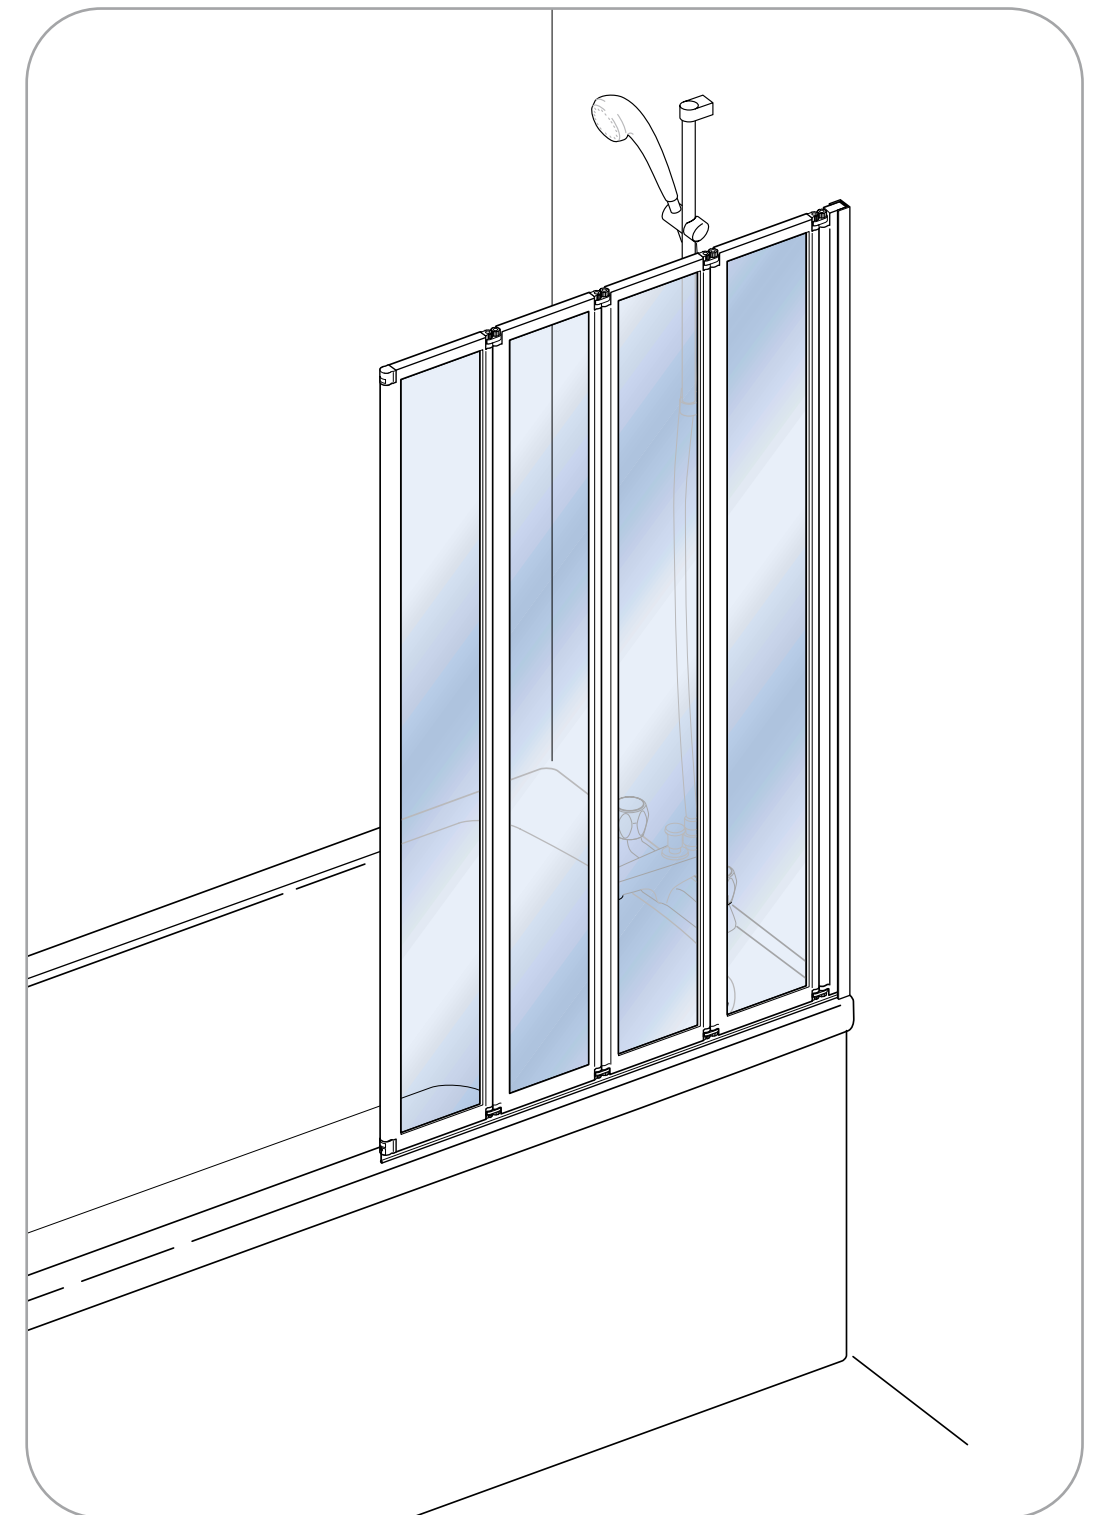

Framed Folding Bath Panel PA11925

Step-by-Step Installation Guide

Framed Folding Bath Panel Components

0870 241 6131
 LINES OPEN: 8.30 - 5.00 - MONDAY - FRIDAY
 STANDARD NATIONAL CALL CHARGE RATE
 FROM BT LANDLINES