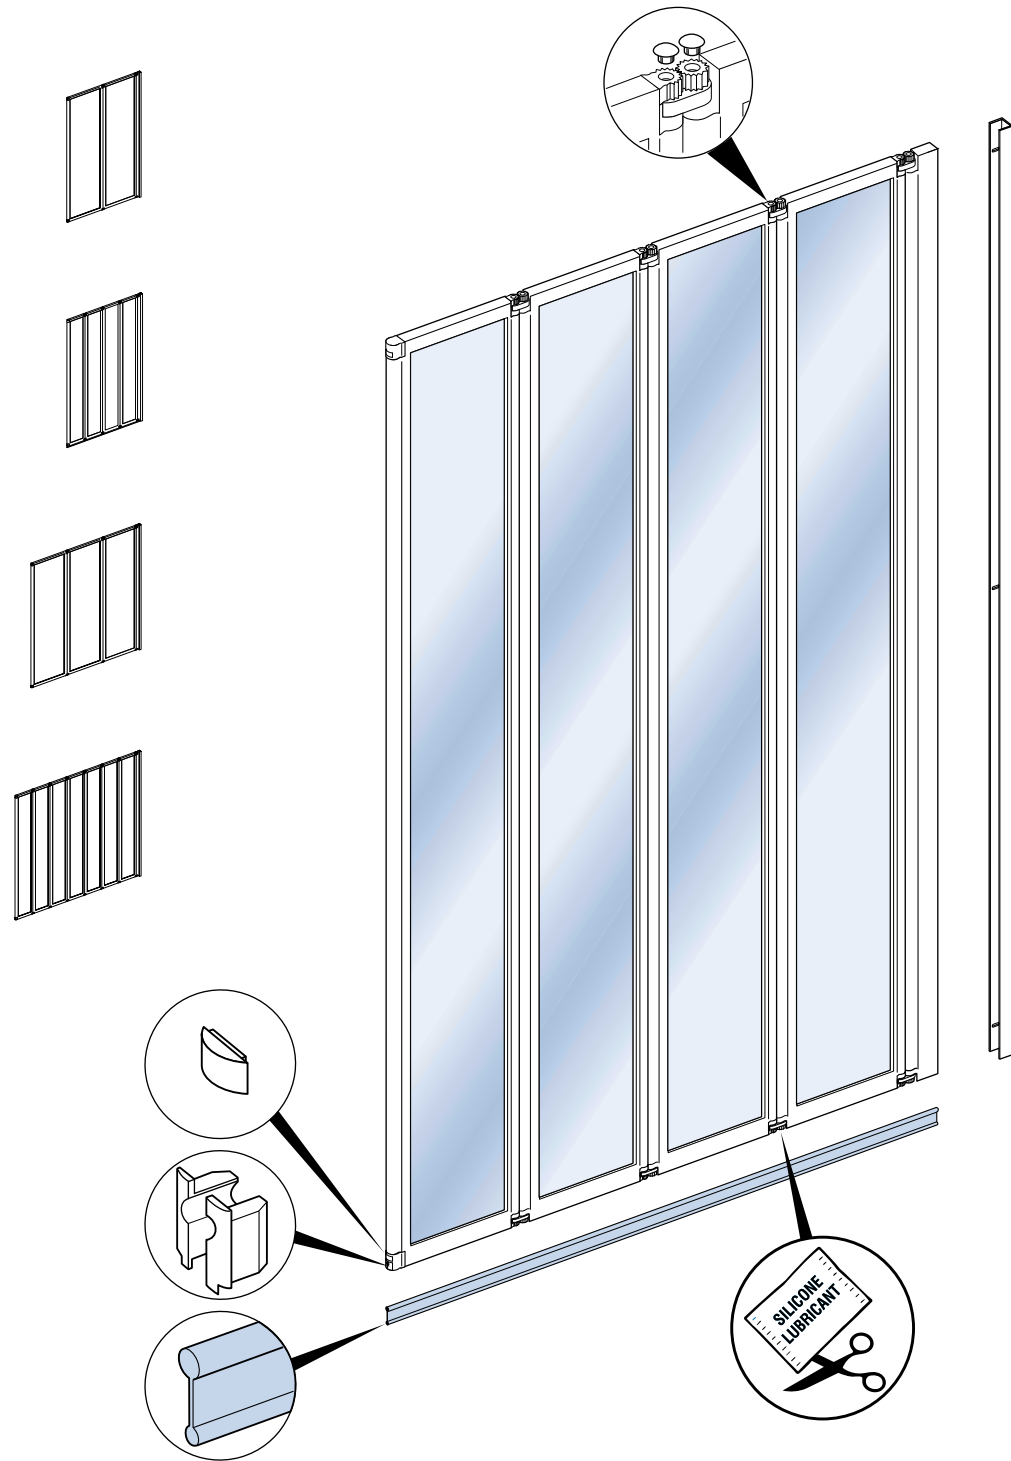

Framed Folding Bath Panel PA11925

Step-by-Step Installation Guide

Framed Folding Bath Panel Components

0870 241 6131
 LINES OPEN: 8.30 - 5.00 - MONDAY - FRIDAY
 STANDARD NATIONAL CALL CHARGE RATE
 FROM BT LANDLINES