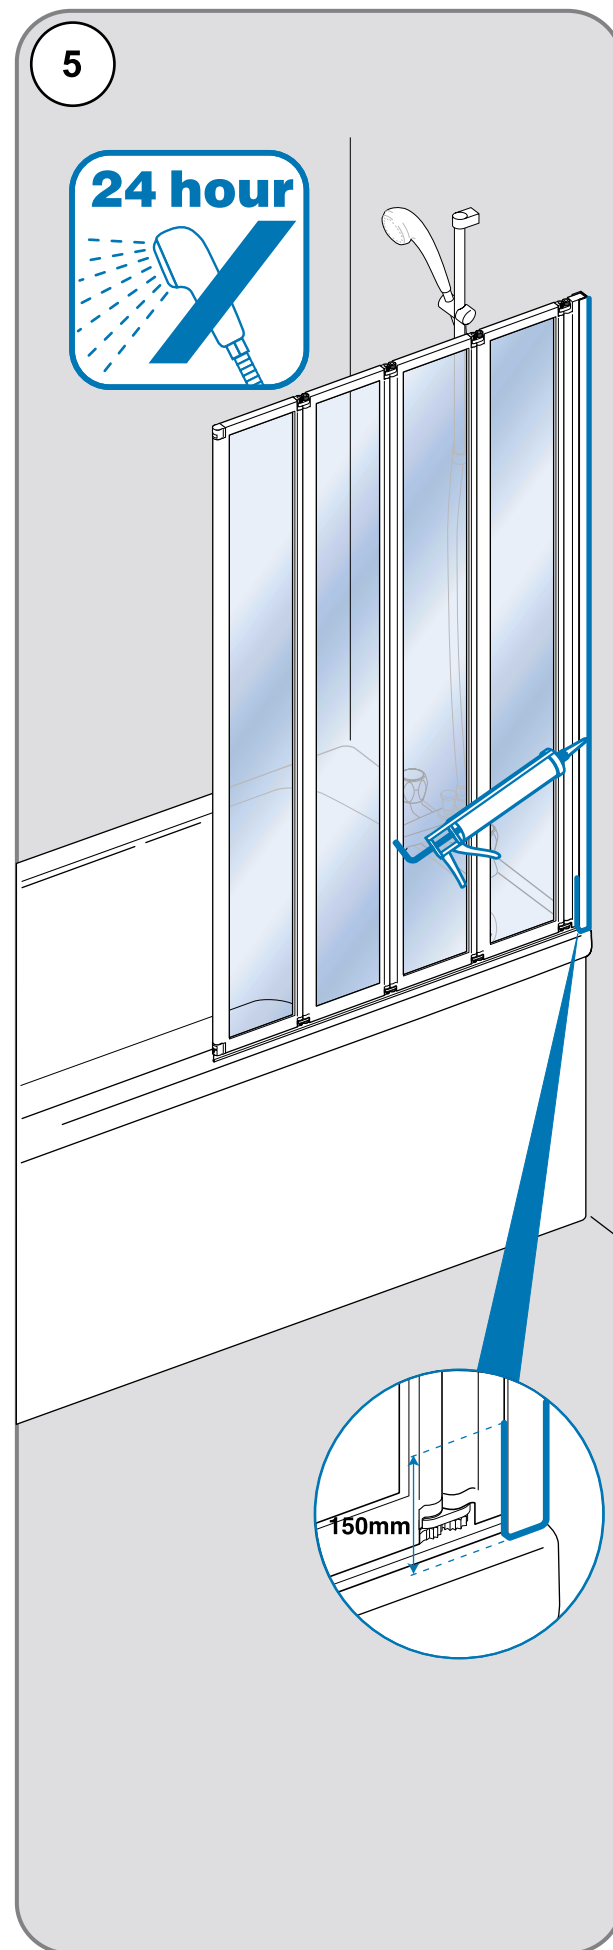

Framed Folding Bath Panel PA11925

Step-by-Step Installation Guide

Framed Folding Bath Panel Components

0870 241 6131
 LINES OPEN: 8.30 - 5.00 - MONDAY - FRIDAY
 STANDARD NATIONAL CALL CHARGE RATE
 FROM BT LANDLINES